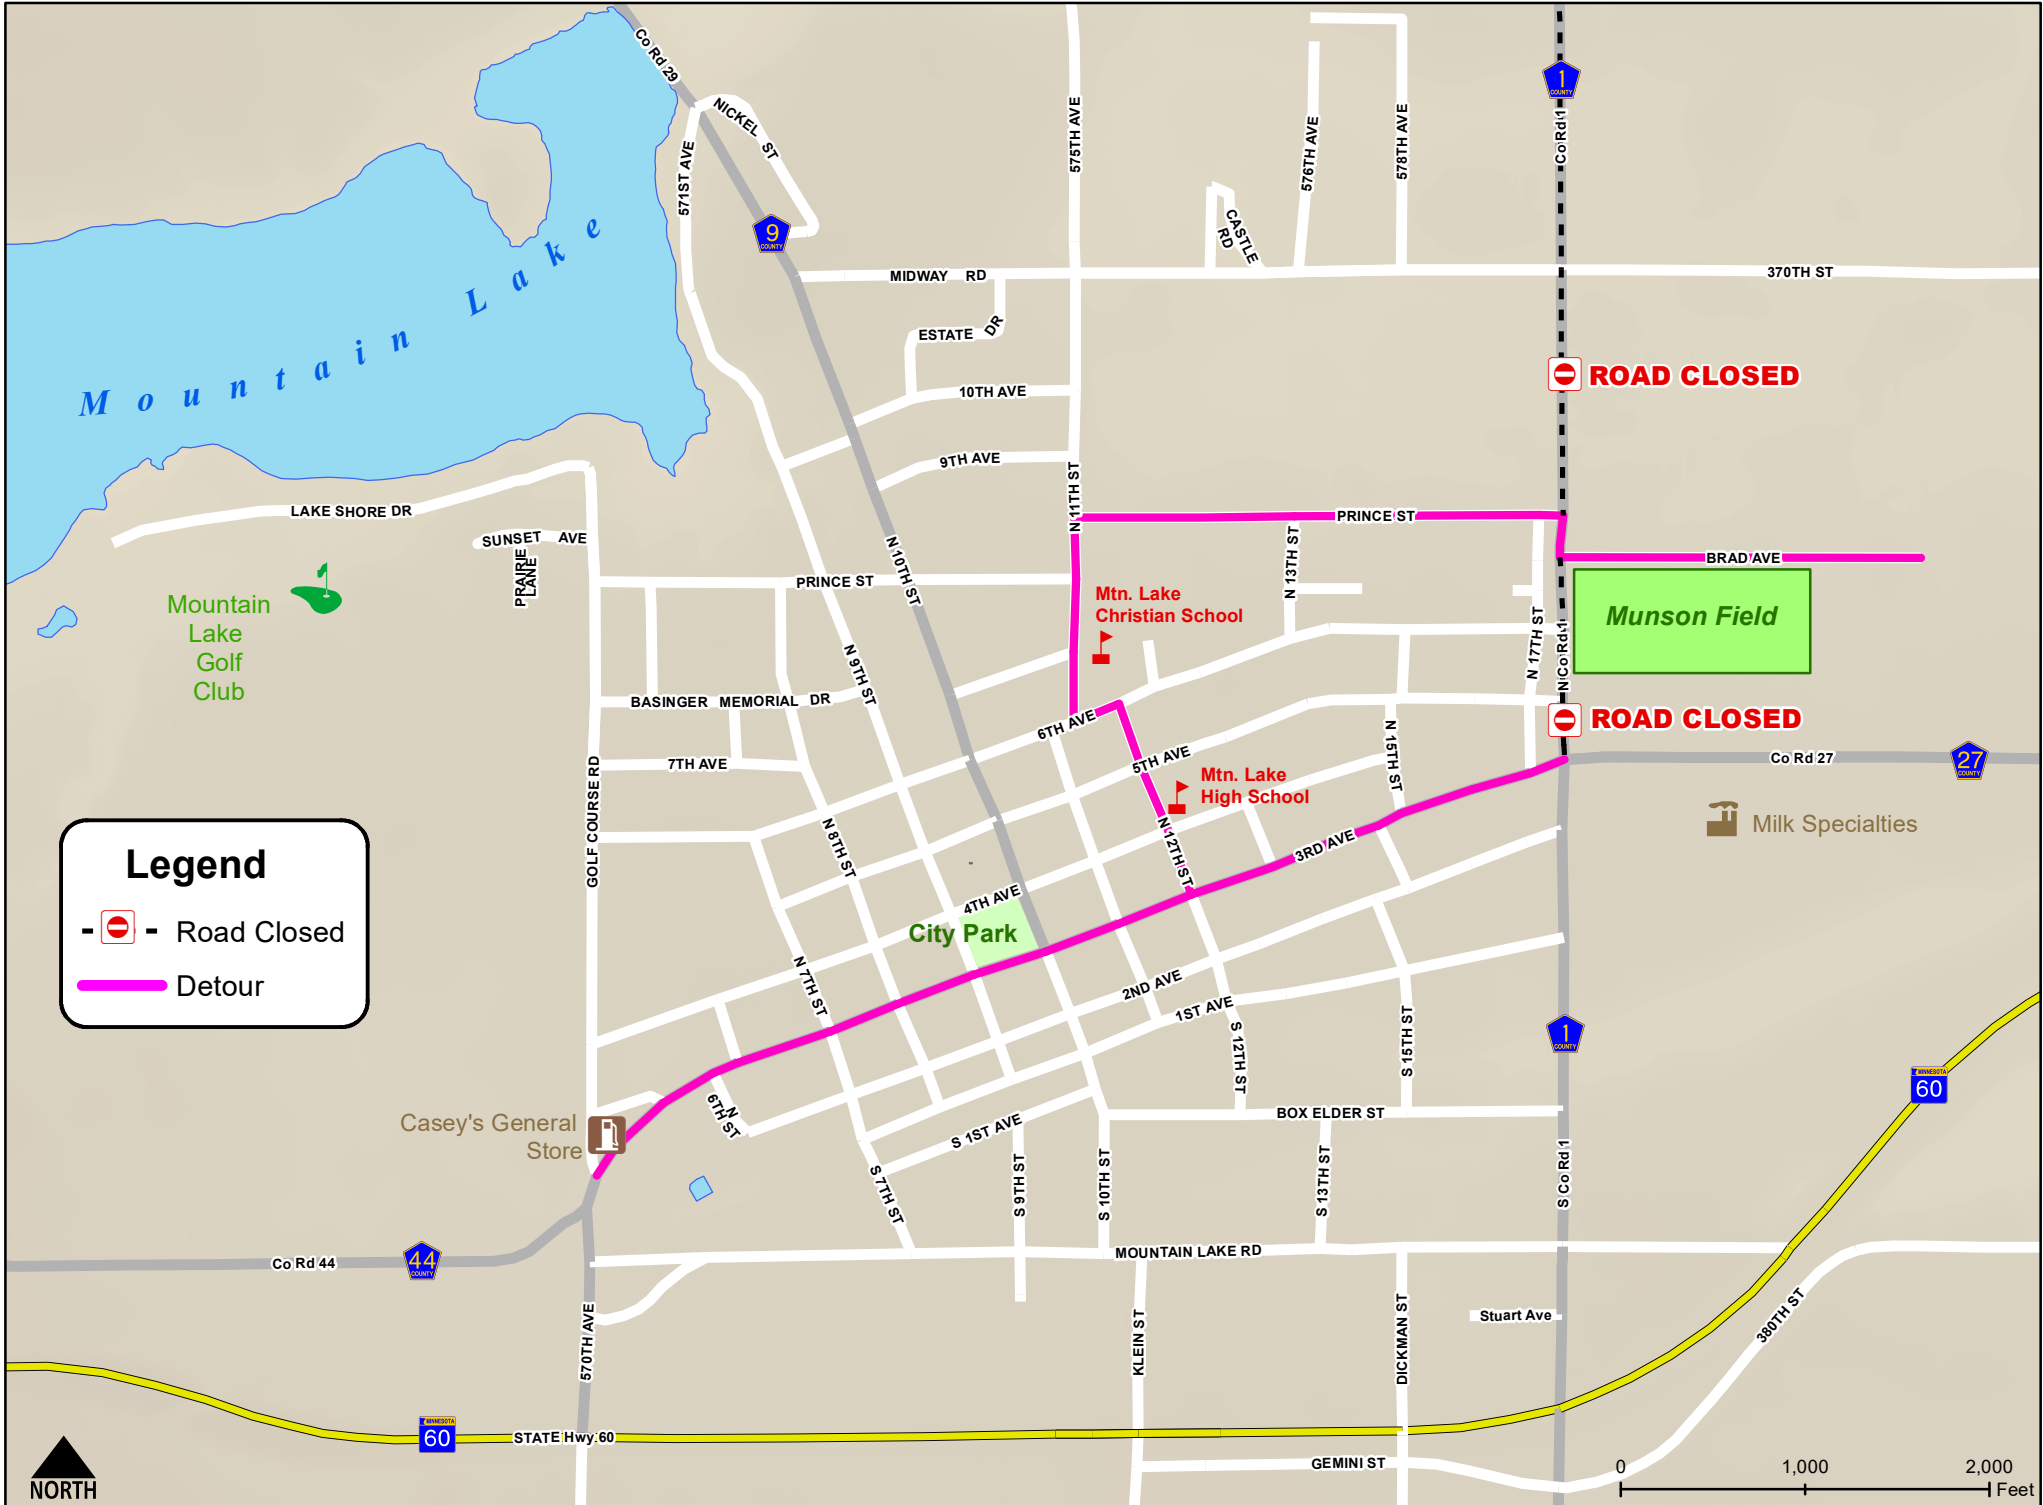

Munson Field Detour Map

Legend

- [Red circle with slash] - Road Closed
- [Pink line] - Detour